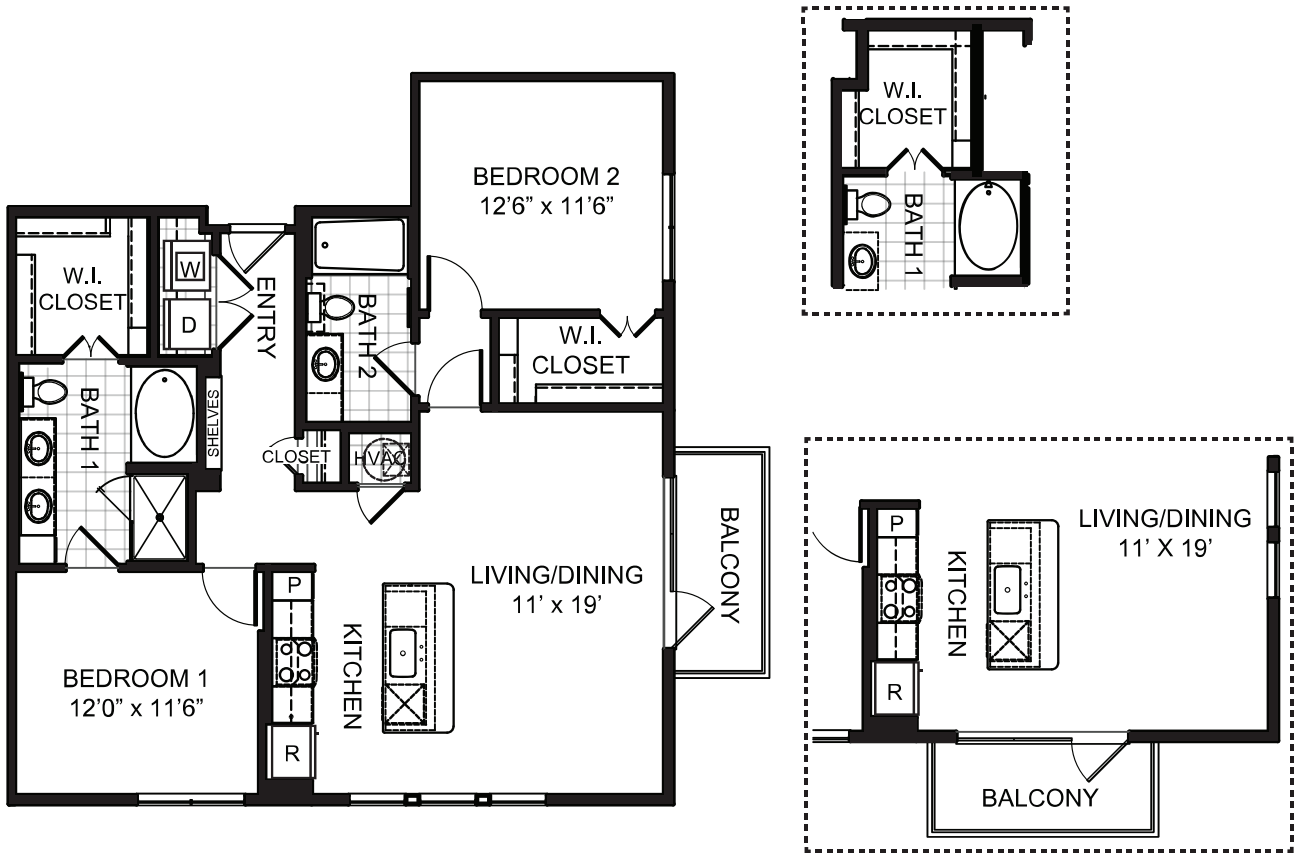

# B7.1

2 BED / 2 BATH

1218  
SQ. FT.

4848 N Goldwater Blvd | Scottsdale, AZ 85251

480-947-3002 | [themodernescottsdale.com](http://themodernescottsdale.com)

*All dimensions and square footages are approximate*