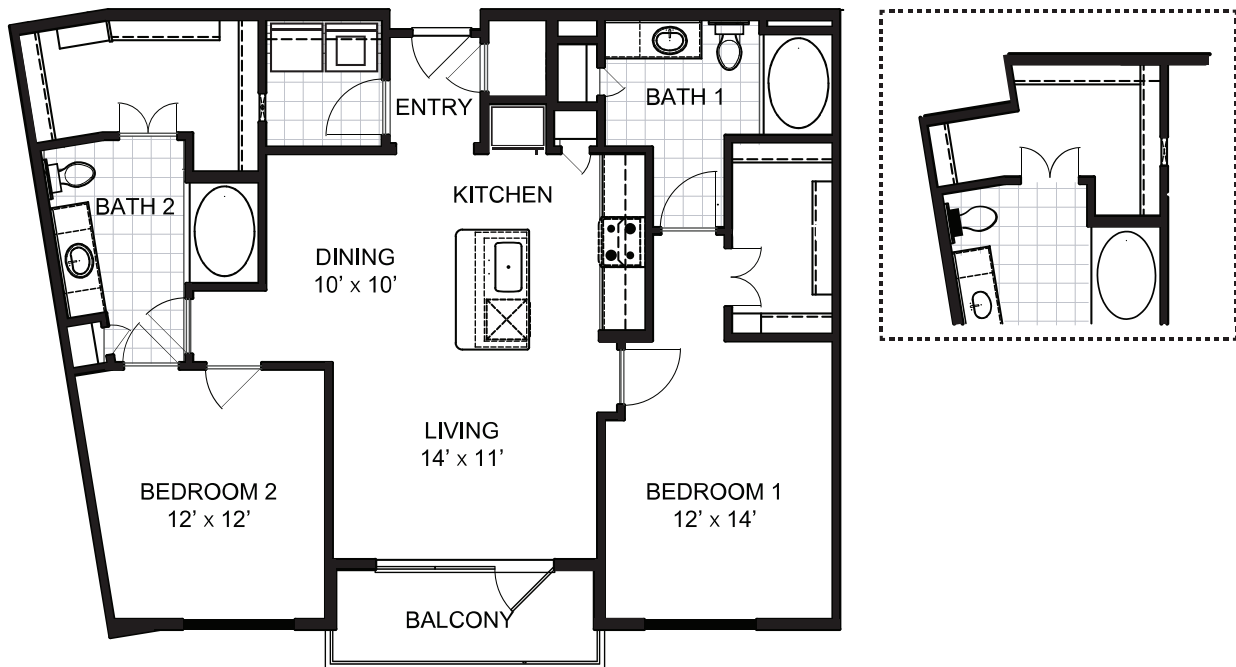

B6.1

2 BED / 2 BATH

1231
SQ. FT.

4848 N Goldwater Blvd | Scottsdale, AZ 85251

480-947-3002 | themodernescottsdale.com

All dimensions and square footages are approximate