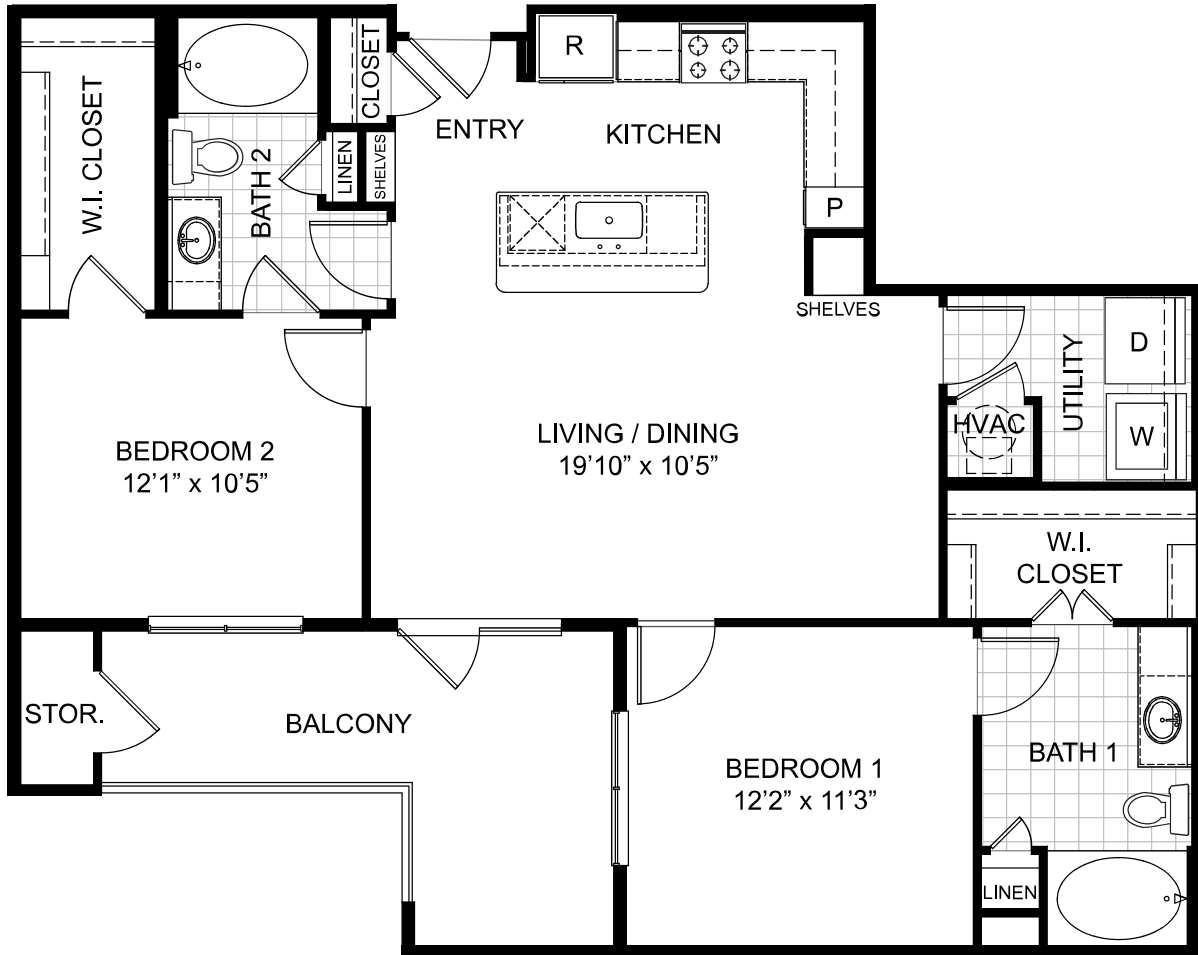

# B5

2 BED / 2 BATH

1301  
SQ. FT.

4848 N Goldwater Blvd | Scottsdale, AZ 85251

480-947-3002 | themodernescottsdale.com

All dimensions and square footages are approximate