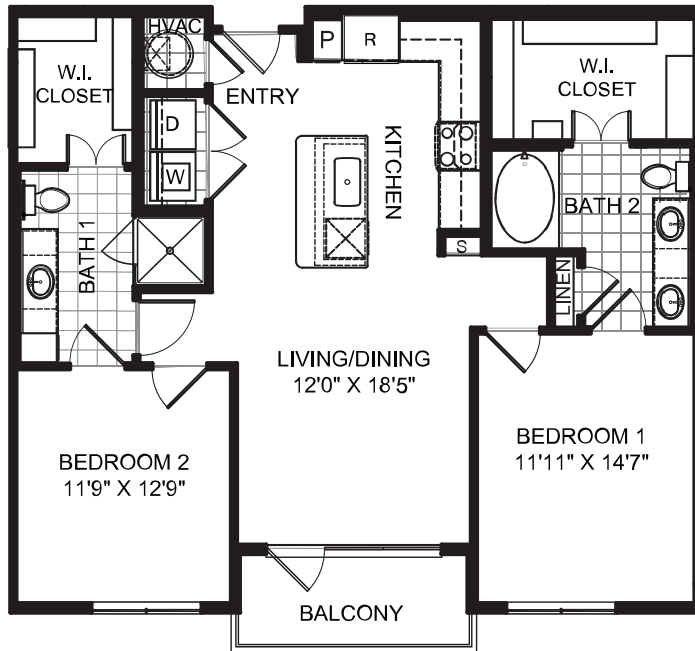

B3.1

2 BED / 2 BATH

1116
SQ. FT.

4848 N Goldwater Blvd | Scottsdale, AZ 85251

480-947-3002 | themodernescottsdale.com

All dimensions and square footages are approximate