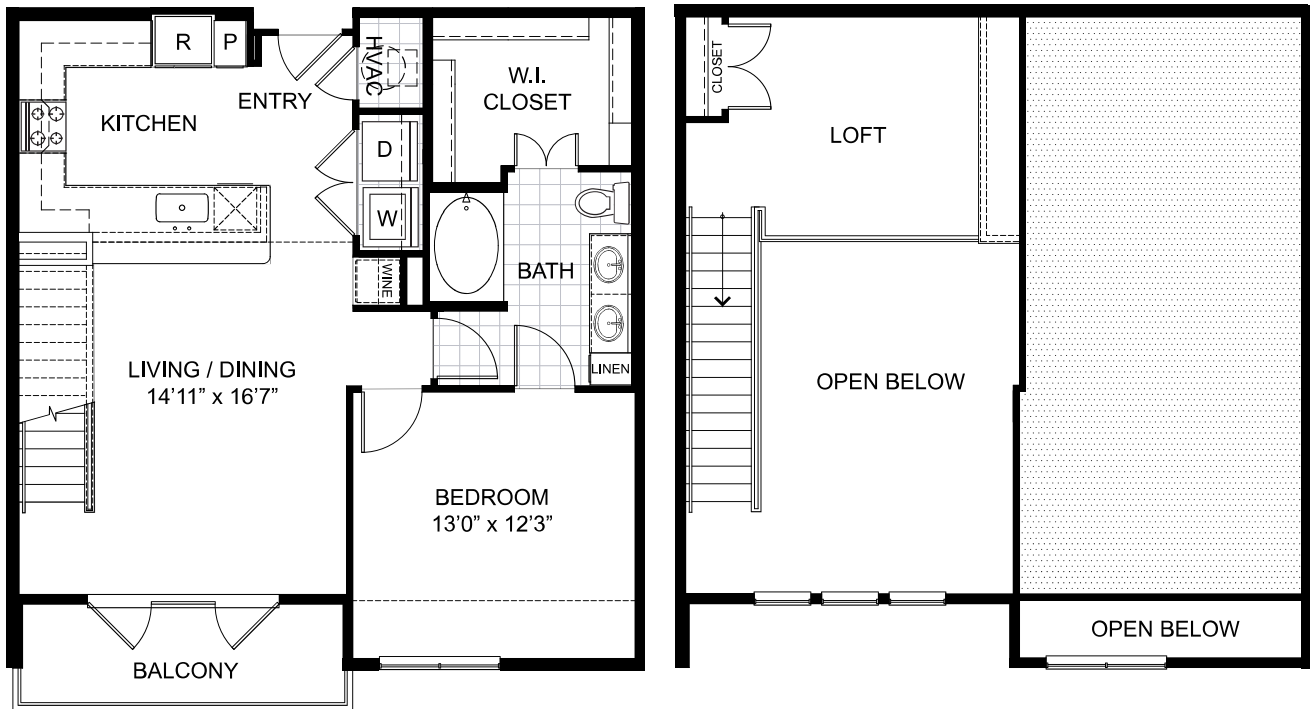

# A8.1L

1 BED / 1 BATH

1080  
SQ. FT.

4848 N Goldwater Blvd | Scottsdale, AZ 85251

480-947-3002 | themodernescottsdale.com

*All dimensions and square footages are approximate*