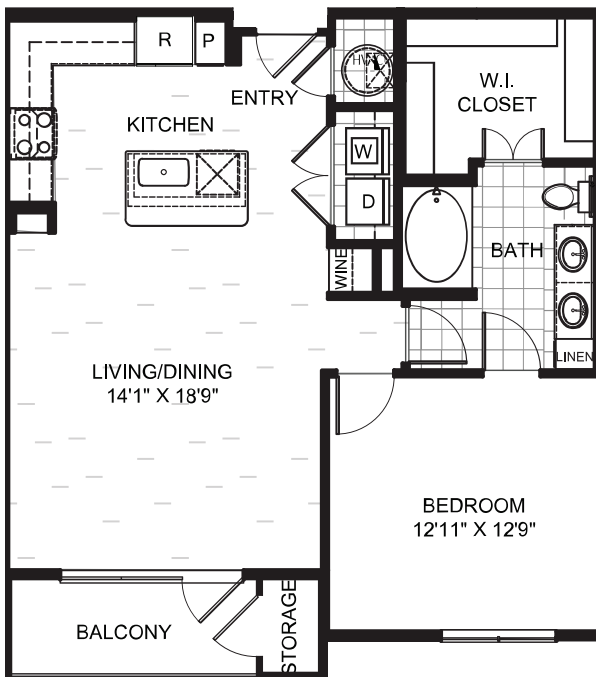

A8.1

1 BED / 1 BATH

942
SQ. FT.

4848 N Goldwater Blvd | Scottsdale, AZ 85251

480-947-3002 | themodernescottsdale.com

All dimensions and square footages are approximate