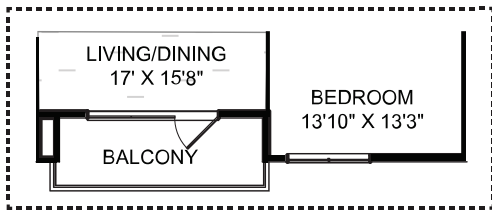

A8.1

1 BED / 1 BATH

942
SQ. FT.

4848 N Goldwater Blvd | Scottsdale, AZ 85251

480-947-3002 | themodernescottsdale.com

All dimensions and square footages are approximate