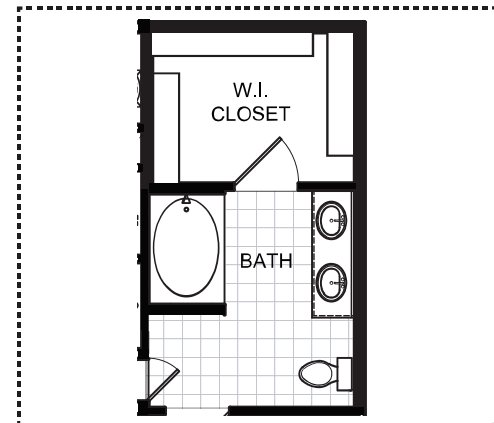

A8.1

1 BED / 1 BATH

942
SQ. FT.

4848 N Goldwater Blvd | Scottsdale, AZ 85251

480-947-3002 | themodernescottsdale.com

All dimensions and square footages are approximate