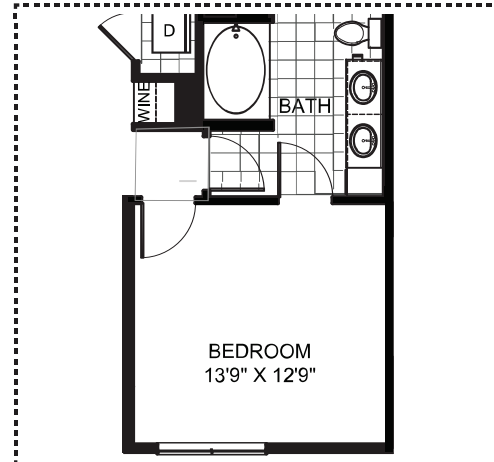

A8.1

1 BED / 1 BATH

942
SQ. FT.

4848 N Goldwater Blvd | Scottsdale, AZ 85251

480-947-3002 | themodernescottsdale.com

All dimensions and square footages are approximate