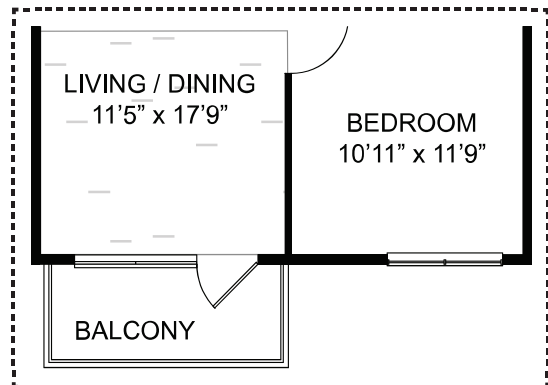

A5

1 BED / 1 BATH

824

SQ. FT.

4848 N Goldwater Blvd | Scottsdale, AZ 85251

480-947-3002 | themodernescottsdale.com

All dimensions and square footages are approximate