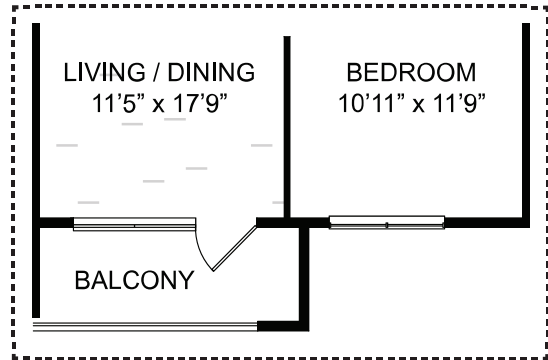

A5

1 BED / 1 BATH

824

SQ. FT.

4848 N Goldwater Blvd | Scottsdale, AZ 85251

480-947-3002 | themodernescottsdale.com

All dimensions and square footages are approximate