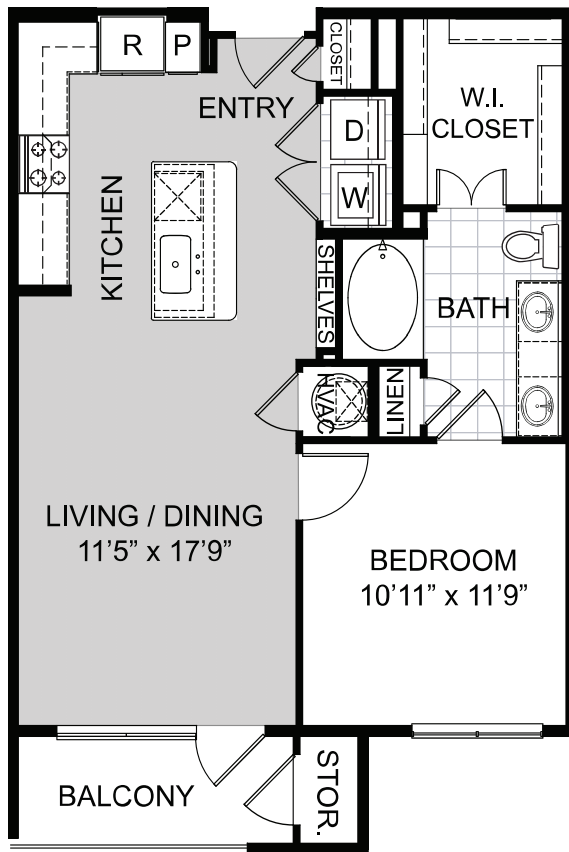

A5

1 BED / 1 BATH

824

SQ. FT.

4848 N Goldwater Blvd | Scottsdale, AZ 85251

480-947-3002 | themodernescottsdale.com

All dimensions and square footages are approximate