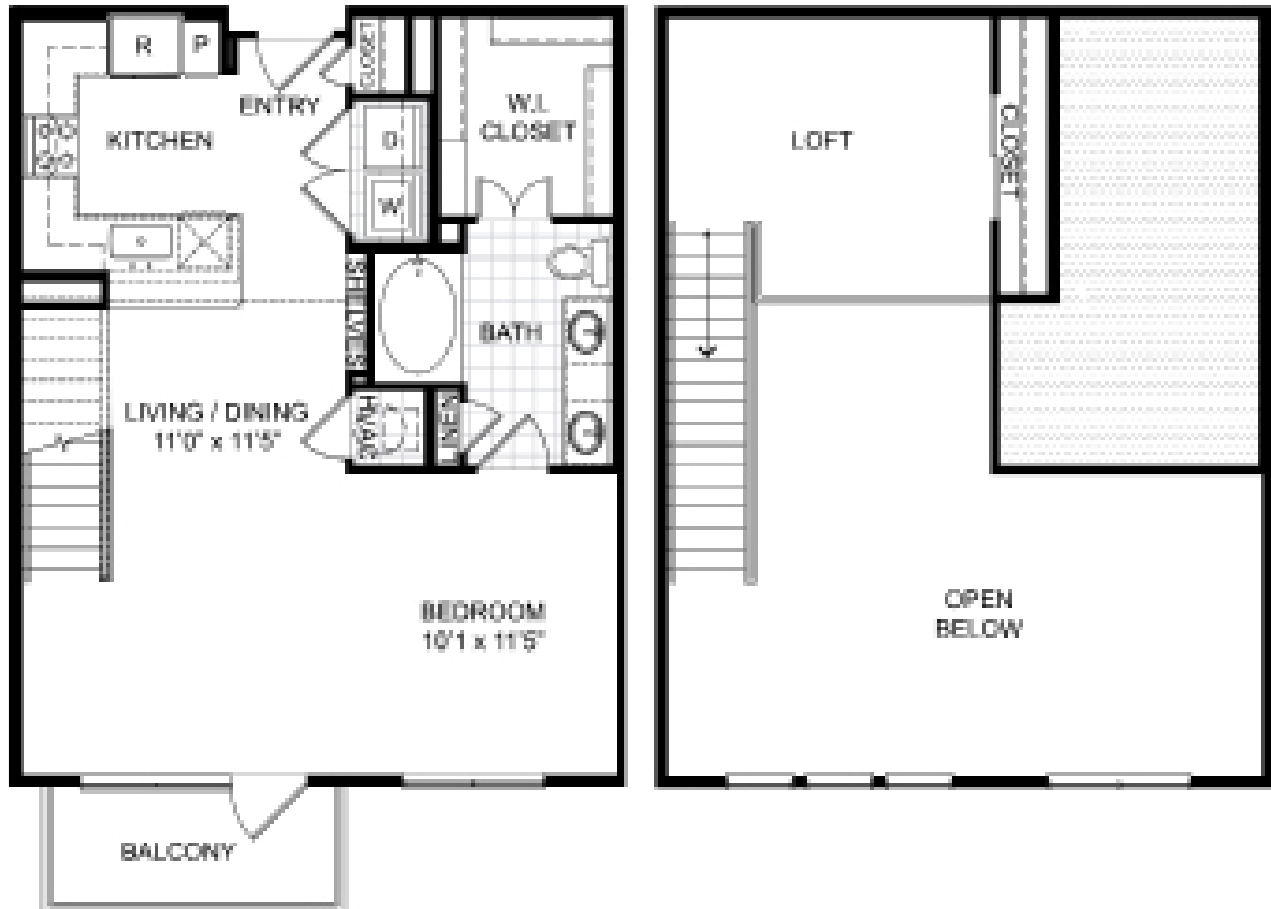

A4-L

1 BED / 1 BATH

965
SQ. FT.

4848 N Goldwater Blvd | Scottsdale, AZ 85251

480-947-3002 | mod@villagegreen.com

All dimensions and square footages are approximate