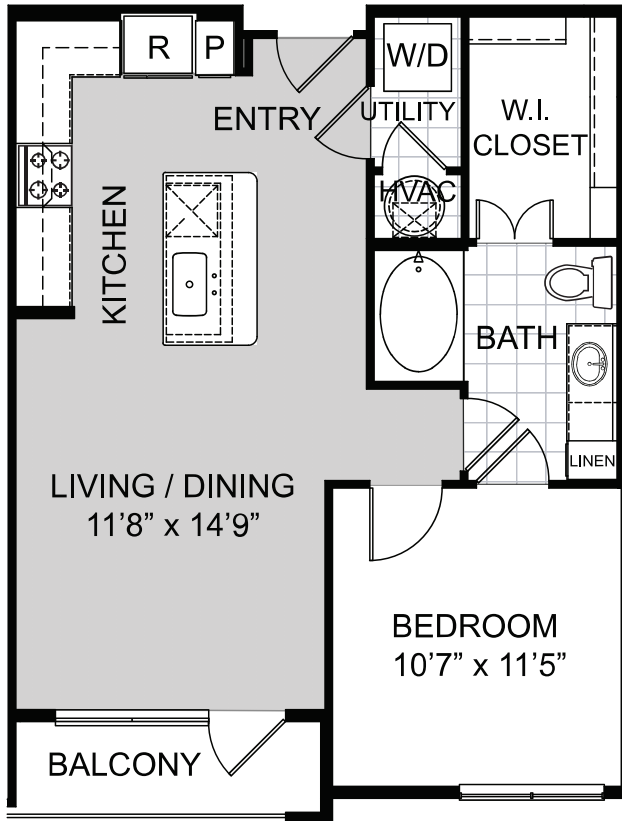

A3.1

1 BED / 1 BATH

759
SQ. FT.

4848 N Goldwater Blvd | Scottsdale, AZ 85251

480-947-3002 | themodernescottsdale.com

All dimensions and square footages are approximate