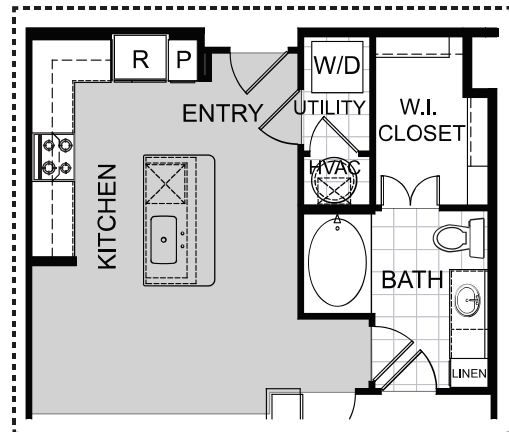

A3.1

1 BED / 1 BATH

759
SQ. FT.

4848 N Goldwater Blvd | Scottsdale, AZ 85251

480-947-3002 | themodernescottsdale.com

All dimensions and square footages are approximate