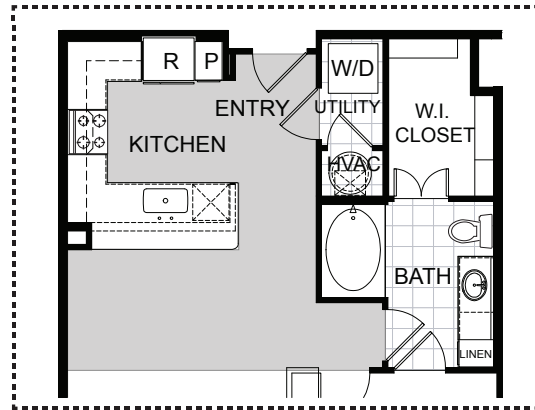

A2.1

1 BED / 1 BATH

759
SQ. FT.

4848 N Goldwater Blvd | Scottsdale, AZ 85251

480-947-3002 | themodernescottsdale.com

All dimensions and square footages are approximate