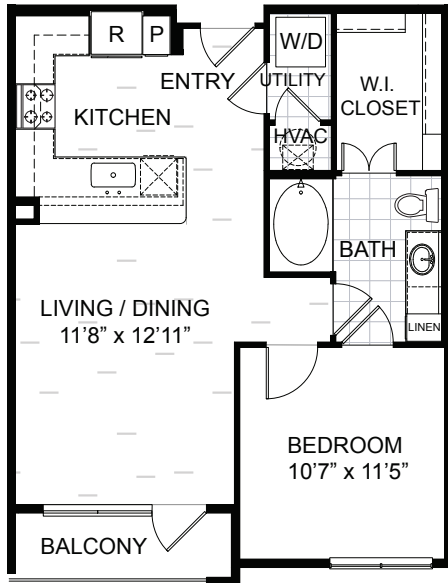

A2.1

1 BED / 1 BATH

759
SQ. FT.

4848 N Goldwater Blvd | Scottsdale, AZ 85251

480-947-3002 | themodernescottsdale.com

All dimensions and square footages are approximate