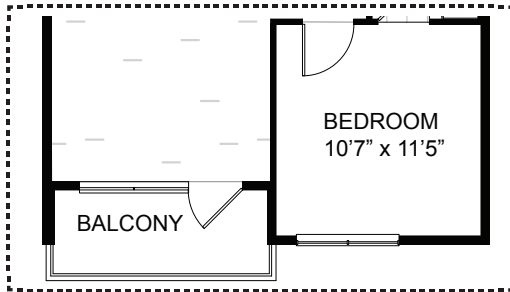

A2.1

1 BED / 1 BATH

759
SQ. FT.

4848 N Goldwater Blvd | Scottsdale, AZ 85251

480-947-3002 | themodernescottsdale.com

All dimensions and square footages are approximate