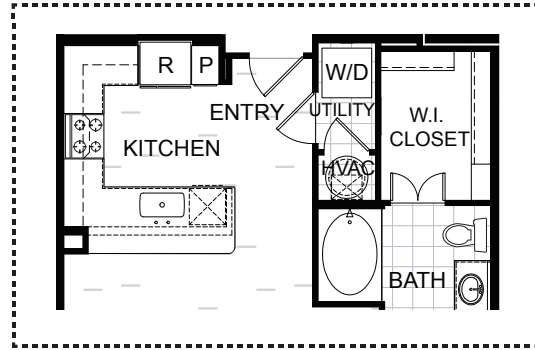

A2.1

1 BED / 1 BATH

759
SQ. FT.

4848 N Goldwater Blvd | Scottsdale, AZ 85251

480-947-3002 | themodernescottsdale.com

All dimensions and square footages are approximate