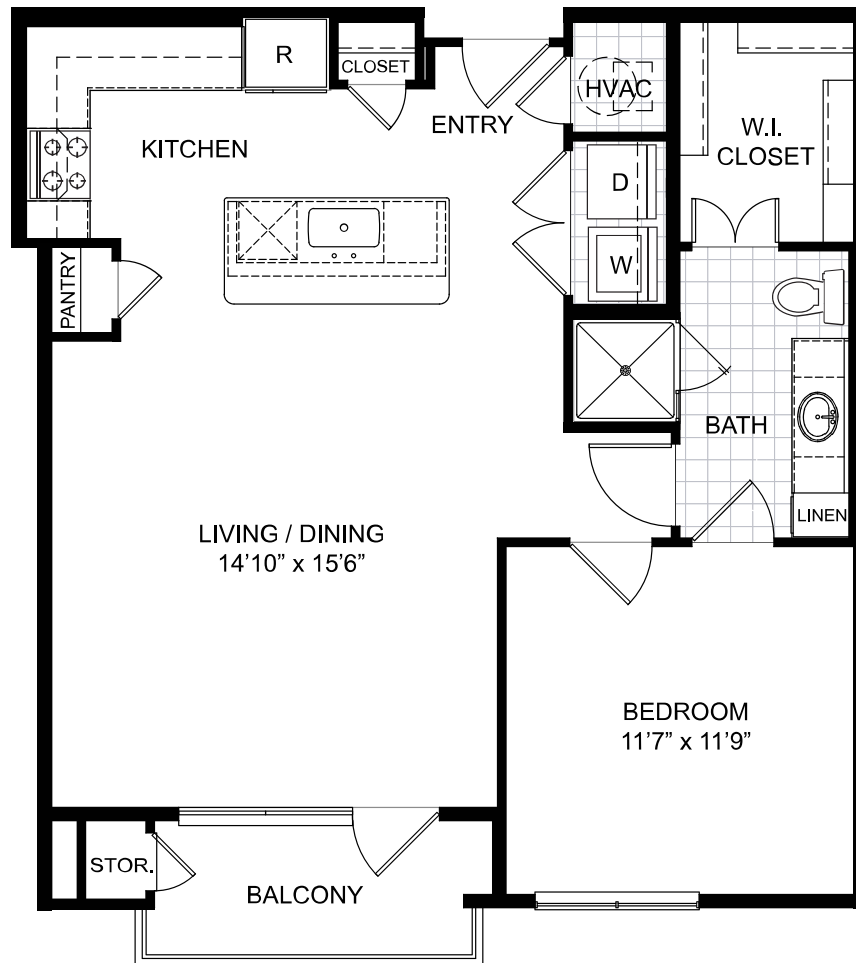

# A12

1 BED / 1 BATH

# 907 SQ. FT.

4848 N Goldwater Blvd | Scottsdale, AZ 85251

480-947-3002 | themodernescottsdale.com

*All dimensions and square footages are approximate*