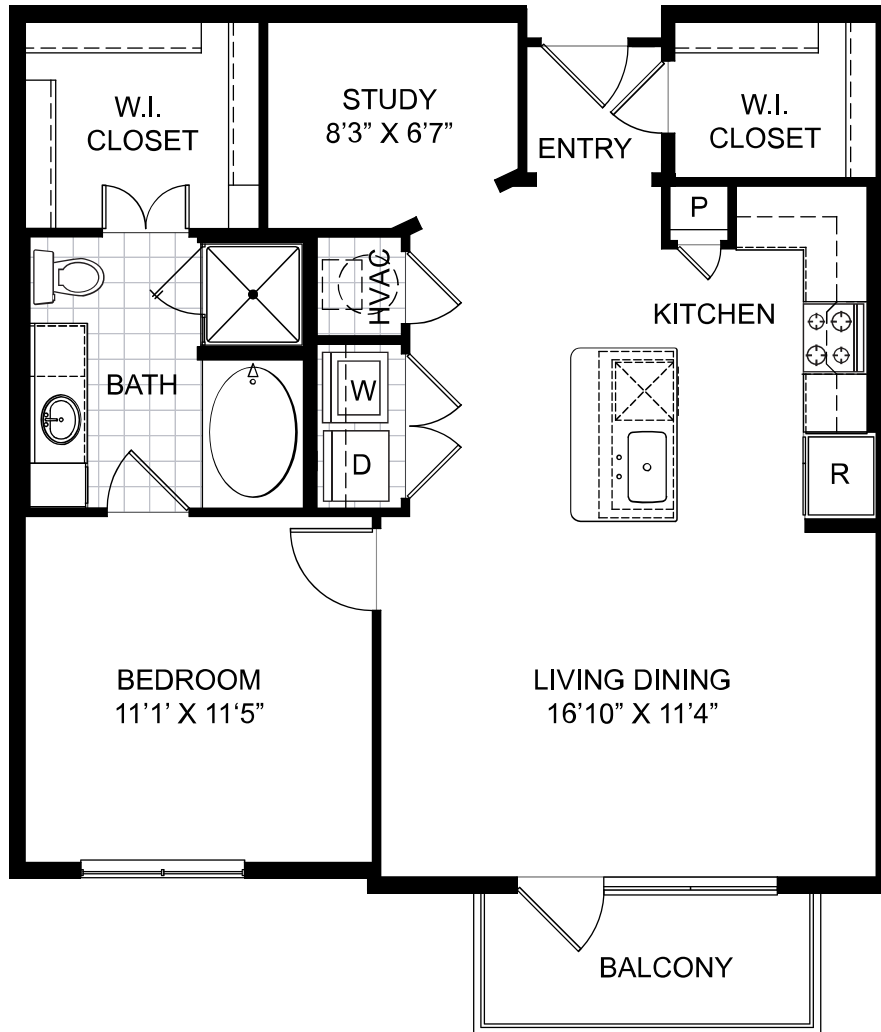

A11.2

1 BED / 1 BATH

963

SQ. FT.

4848 N Goldwater Blvd | Scottsdale, AZ 85251

480-947-3002 | themodernescottsdale.com

All dimensions and square footages are approximate