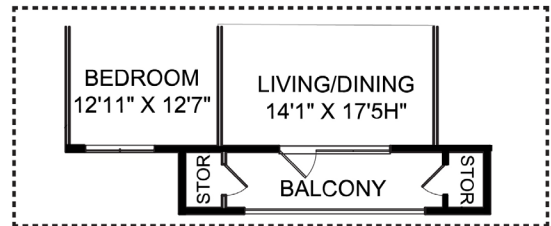

A11.1

1 BED / 1 BATH

990
SQ. FT.

A11.1a Square Footage: 990
1/1

A11.1b Square Footage: 1021
1/1

A11.1c Square Footage: 955
1/1

A11.1d Square Footage: 895
1/1

4848 N Goldwater Blvd | Scottsdale, AZ 85251