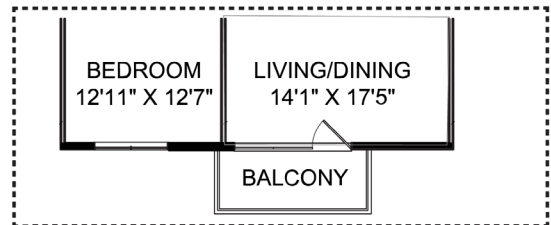

A11.1

1 BED / 1 BATH

990
SQ. FT.

A11.1a Square Footage: 990
1/1

A11.1b Square Footage: 1021
1/1

A11.1c Square Footage: 955
1/1

A11.1d Square Footage: 895
1/1

4848 N Goldwater Blvd | Scottsdale, AZ 85251