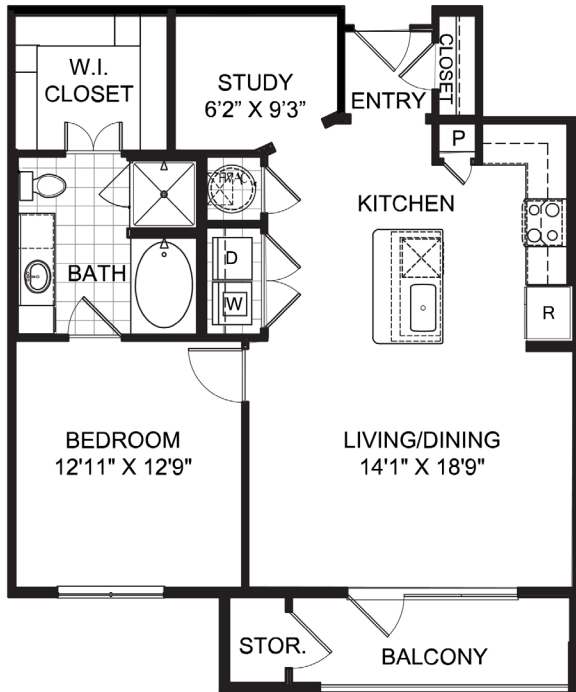

A11.1

1 BED / 1 BATH

990
SQ. FT.

A11.1a Square Footage: 990
1/1

A11.1b Square Footage: 1021
1/1

A11.1c Square Footage: 955
1/1

A11.1d Square Footage: 895
1/1

4848 N Goldwater Blvd | Scottsdale, AZ 85251