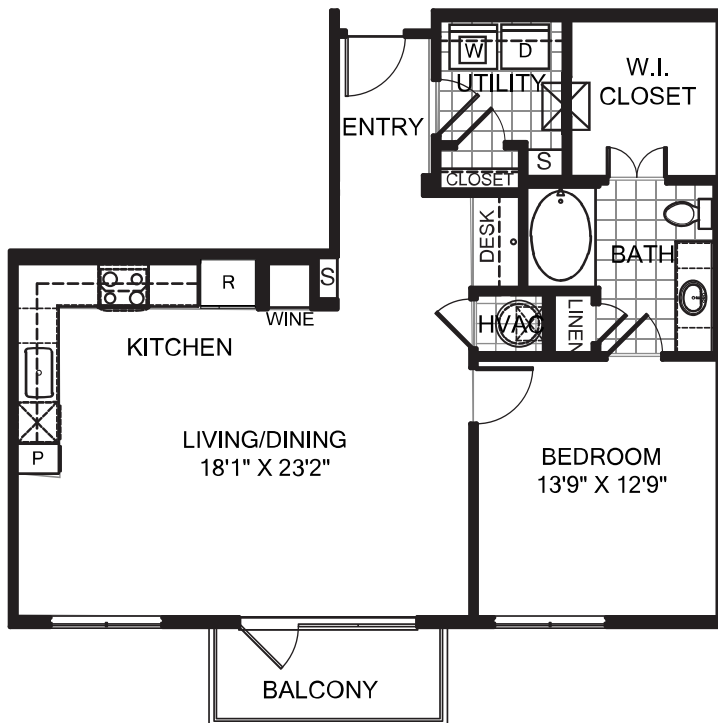

A10.1

1 BED / 1 BATH

973
SQ. FT.

4848 N Goldwater Blvd | Scottsdale, AZ 85251

480-947-3002 | themodernescottsdale.com

All dimensions and square footages are approximate